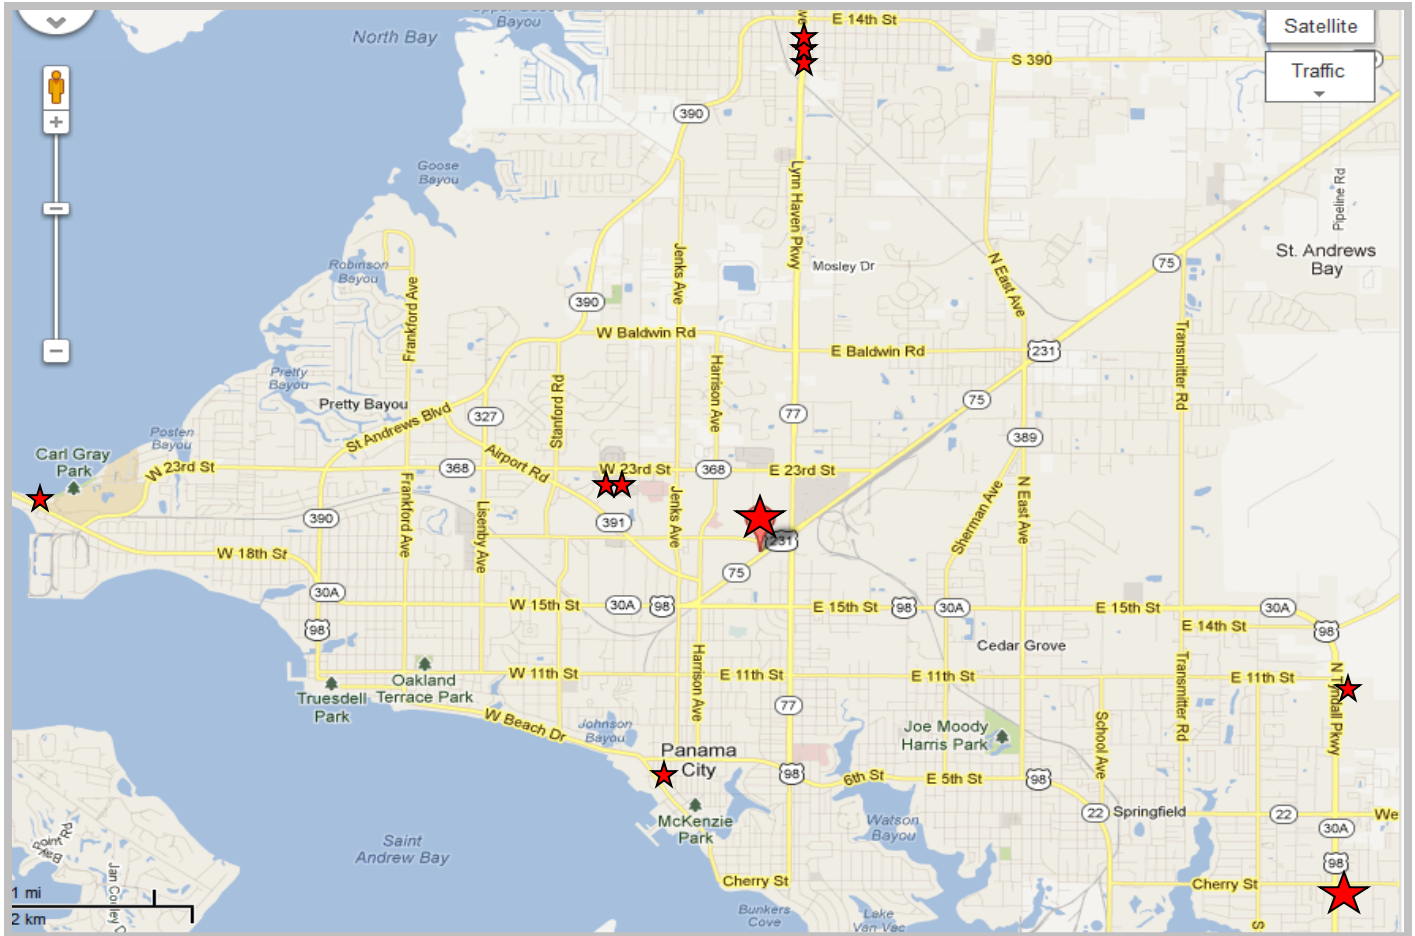

TO SERVE YOU BETTER... SURCHARGE-FREE ATM LOCATIONS!

MAP 1: PANAMA CITY

LOCATION	ADDRESS	SERVICES
1. PUBLIX SUPERMARKET	23 RD St. Plaza, 650 W. 23 rd St. Panama City, FL	24 hours, cash dispenser, walk-up
2. INNOVATIONS FCU	700 W. 23 RD St. 1, Panama City, FL	24 hours, full-service/deposit, walk-up
3. BAY CREDIT UNION	601 Hwy 231, Panama City, FL	24 hours, full-service/deposit, walk-up
4. PANHANDLE EDUCATORS FCU	2718 Hwy 77, Panama City, FL	24 hours, full-service/deposit, drive-up
5. PUBLIX SUPERMARKET	2310 S. Hwy 77, Lynn Haven, FL	24 hours, cash dispenser, walk-up
6. INNOVATIONS FCU	625 Jenks Ave, Panama City, FL	24 hours, full-service/deposit, walk-up
7. INNOVATIONS FCU	2250 S. Hwy 77, Lynn Haven FL	24 hours, full service/deposit
8. INNOVATIONS FCU	4750 Collegiate Dr., Panama City, FL	cash dispenser
9. INNOVATIONS FCU	864 N. Tyndall Pkwy, Panama City, FL	24 hours, full service/deposit
10. BAY CREDIT UNION	135 S. Tyndall Parkway, Panama City, FL	business hours, cash dispenser, walk-up