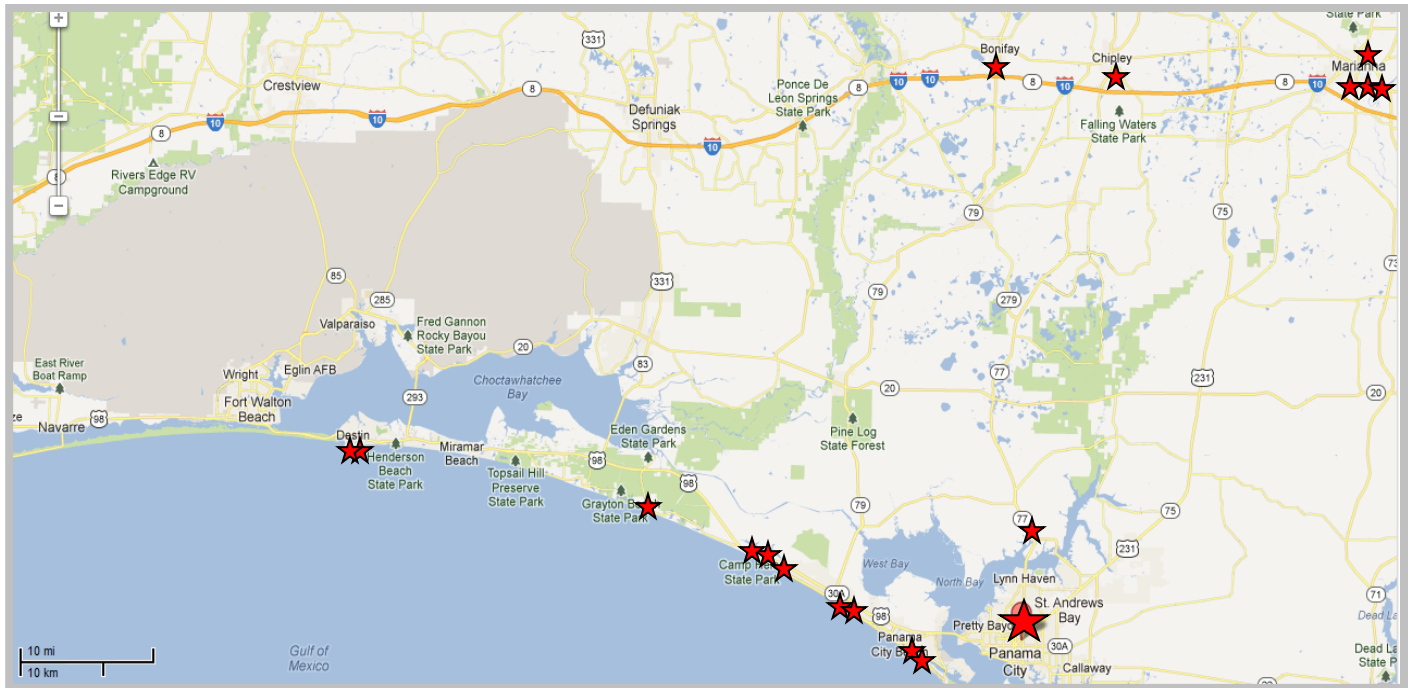

MAP 2: PANAMA CITY BEACH & SURROUNDING AREAS

LOCATION	ADDRESS	SERVICES
11. PUBLIX SUPERMARKET	2419 Thomas Drive, Panama City, FL	24 hours, cash dispenser, walk-up
12. INNOVATIONS FCU	910 Thomas Drive, Panama City, FL	24 hours, full service/deposit, walk-up
13. BAY CREDIT UNION	7713 Front Beach Rd, Panama City, FL & 601 Hwy 231, Panama City, FL	24 hours, full service/deposit, drive-up
14. PANHANDLE EDUCATORS FCU	8008 Hwy 77, Southport, FL	24 hours, full service/deposit, drive-up
15. PANHANDLE EDUCATORS FCU	301 Richard Jackson Blvd. Panama City Beach, FL	24 hours, full service/deposit, drive-up
16. PUBLIX SUPERMARKET	11240 Panama City Beach Parkway Panama City Beach, FL	24 hours, cash dispenser, walk-up
17. INNOVATIONS FCU	17900 PCB Parkway, PCB, FL & 22023 PCB Parkway, PCB, FL	24 hours, full service/deposit, walk-up & drive-up
18. PUBLIX SUPERMARKET	23026 PCB Parkway, Panama City Beach, FL	24 hours, cash dispenser, walk-up
19. PUBLIX SUPERMARKET	110 Watercolor Way & 1720 S. Waukesha Santa Rosa Beach, FL	24 hours, cash dispenser, walk-up
20. COMMUNITY SOUTH CU	1720 S. Waukesha Street, Bonifay, FL	24 hours, cash dispenser, walk-up
21. COMMUNITY SOUTH CU	1044 Hwy 90 East, Chipley, FL	24 hours, cash dispenser, drive-up
22. PUBLIX SUPERMARKET	725 Grand Blvd, Sandestin, FL	24 hours, cash dispenser, walk-up
23. FEDERAL PRISON, US POST OFFICE, FOCUS CU	4396 Lafayette St., Mariana, FL and 4942 Hwy 90E, Mariana, FL	24 hours, cash dispenser, walk-up
24. JACKSON CO TEACHERS CU	4466 Clinton Street, Marianna, FL	24 hours, cash dispenser, drive-up